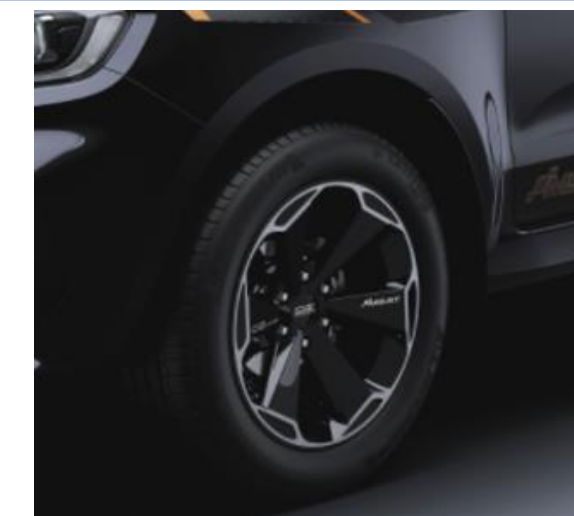

RANGER LIMITED EDITION MS-RT Specifications - Standard Equipment

MS-RT Series (Ordered as Wildtrak with SVO AP)		MFC	MFC
Double Cab 213PS Auto Only. Limited Edition			
Conversion:			
Full MS-RT Front Bumper	MS-RT		
Gloss Black Main Grill	MS-RT		
Gloss Black Fog Light Surrounds	MS-RT		
Gloss Black Mirror Caps	MS-RT		
MS-RT Rear Bumper & Diffuser	MS-RT		
Bespoke Side Steps	MS-RT		
MS-RT Exterior Decals	MS-RT		
Wide Body Front Wings	MS-RT		
Gloss Black 20" Alloys with Diamond Cut Surround	MS-RT		
Bespoke Eco Leather and Suede seating with MS-RT Branded stitching	MS-RT		
Sport Steering Wheel	MS-RT		
MS-RT Branded premium front and rear mats	MS-RT		
MS-RT Care Kit	MS-RT		
MS-RT Branded inserts on the dash	MS-RT		
Your MS-RT Options can be added via the MS-RT dealer porta: www.MS-RT.com/portal			
Vehicle Equipment:			
Front Splash Guard/Mud Flaps	A3EAB		
Chrome Lift/Decklid Handle	CACAD		
Chrome Exterior Door Handle	CAAAD		
Dual Power Heated Fold Back Mirrors with Signal	BSHCF		
Daytime Running Lights	JBCAB		
High Mounted Stop Lamp with Cargo Light	JDDAC		
Heated Windshield and Rear Window	B3MAB/B3NAB		
DAB radio and TMC. USB, AUX connection and SD Slot for external music devices. 8" TFT touch screen and 6 speakers. With Navigation, microphone and rear power point plug and FordPass Connect	ICFEY		
Dual Control System - EATC	G3AAG		
Lane Keeping Aid	HLNAB		
Traffic Sign Recognition	HLQAB		
Electrochromic Inside Mirror	BSBAF		
Sports Bar with High Mounted Brake Light (ilo Load Rest)	A9IAR		
Under Hood Engine Cover	C7SAB		
Collision Mitigation System	FBFAB		
Electric Power Assisted Steering	GPAAJ		
ABS, ESP & Roll Over Mitigation	FEAAM		
Cruise Control with ASLD, AEB & ISA	GTDAR		
Intelligent Speed Assistance	GTCAY		
		Loadbox Inside Tie Down Hooks	A9JAC
		Rear Power Point Plug (Super/Double Cab)	J3FAB
		ISOFIX Child Safety Seat Attachments (Double Cab Only)	CPSAB
		Rain Sensitive Windshield Wipers	CFFAN
		LED Projector Headlamps	JBBBT
		Load Box Bedliner	A9SAB
		LED Front Fog Lights	JBKAK
		Inside Chrome Door Handles	BCFAJ
		Leather Gear Shift Knob	CAEAB
		Sport Leather Stitched Steering Wheel	GTABN
		Driver Seat Back Mounted Map Pocket	BU6AB
		Electrochromic Inside Mirror	BSBAF
		Roof Storage for Driver Sunglasses	BHNAB
		Locking Wheel Nuts	D5EAD
		Tyre Pressure Sensors	D19AB
		Cargo Box Power Point Plug	J3PAB
		Power Tailgate Lock	A7EAC
		Tailgate (with Easy-lift/lower mechanism)	A7AA1
		Privacy Glass	B2GAE
		Premium Front and Rear Floor Mats (MS-RT Branding)	BBHCM
		Leather Door Trim Panel Insert	BCLTR
		Driver & Passenger Heated Seats	A4DAB
		Power 8-Way Driver Seat Adjuster (Double Cab)	BYPAB
		Manual 4-Way Driver Seat Adjuster (Super Cab)	BYPAD
		Driver/Passenger Front, Side, Curtain and Driver's Knee Air Bags	CPBAG/CPHAB
		Stop/Start System	DECAU
		Front Parking Aid	HNLAB
		Rear Parking Sensor	CLUAB
		Power Convertor	HUKAH
		Fixed Rear View Camera	J3KAB
		Passive Keyless Entry & Start	CBGAL
		2 Key Fobs	CBFAJ
		Underbody Protection	A1CAB
		Roof Rails	BLYA3
		Interior Ambient LED Lighting	JCBAM
		Locking Rear Axle	EGJAD
		Double Locking Power Door Lock with Flip key	CBAAN
		Thatcham (Cat 1) Security System	HNHAE
		Electrically-operated Windows with one-shot driver's window	B2CAJ
From: £49775 RRP (Excluding VAT)